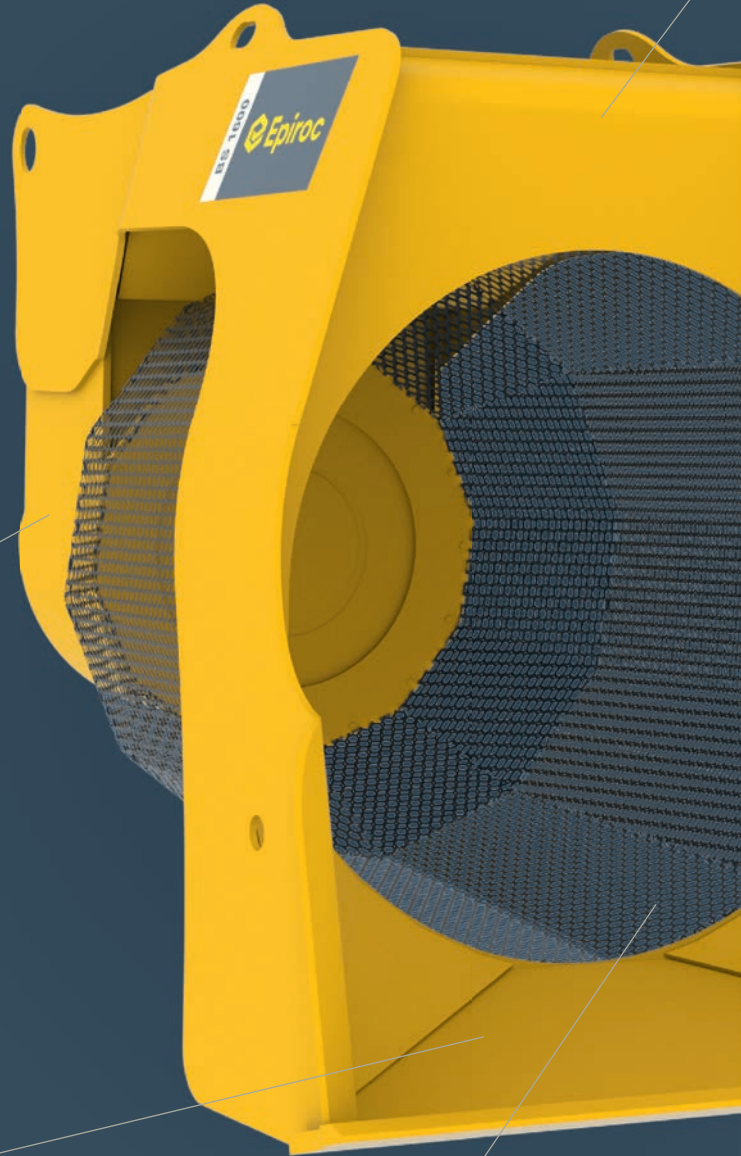

Excavator attachments

Demolition, recycling and earth-moving.
Experience our Hydraulic Attachment Tools.

PART OF THE ATLAS COPCO GROUP

Sort it out on-site

Sort and separate rocks, crushed concrete and recycling material with speed and precision using our high-performance Bucket Screeners.

The internal **timing belt transmission**, driven by a powerful hydraulic motor, allows the use of a **large main roller bearing** and optimizes productivity.

The **large hopper capacity** enables maximum intake and thus a constant feeding with material.

Extra large **dodecagonal baskets** and **hexagonal profile of the screening mesh** enables efficient material screening.

The use of special wear resistant steel guarantees highest durability even under the harshest conditions