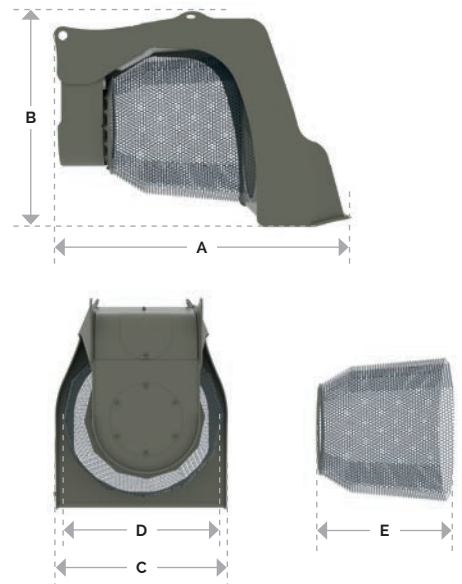

BS range		BS 1600	BS 2200
Carrier weight class ¹⁾	t	18–25	24–38
Service weight ²⁾	kg	1,710	2,450
Product weight	kg	1,550	2,200
A	mm	2,500	2,800
B	mm	1,700	2,000
C	mm	1,610	1,890
D	mm	1,300	1,600
E	mm	1,230	1,425
Loading volume	m³	1.5	3
Oil flow rate	l/min	160–180	180–200
Max. operating pressure	bar	200	250

¹⁾ Weights apply to standard carriers only. Any variances must be agreed with Epiroc and/or the carrier manufacturer prior to attachment.

²⁾ Attachment with average-sized adapter plate.